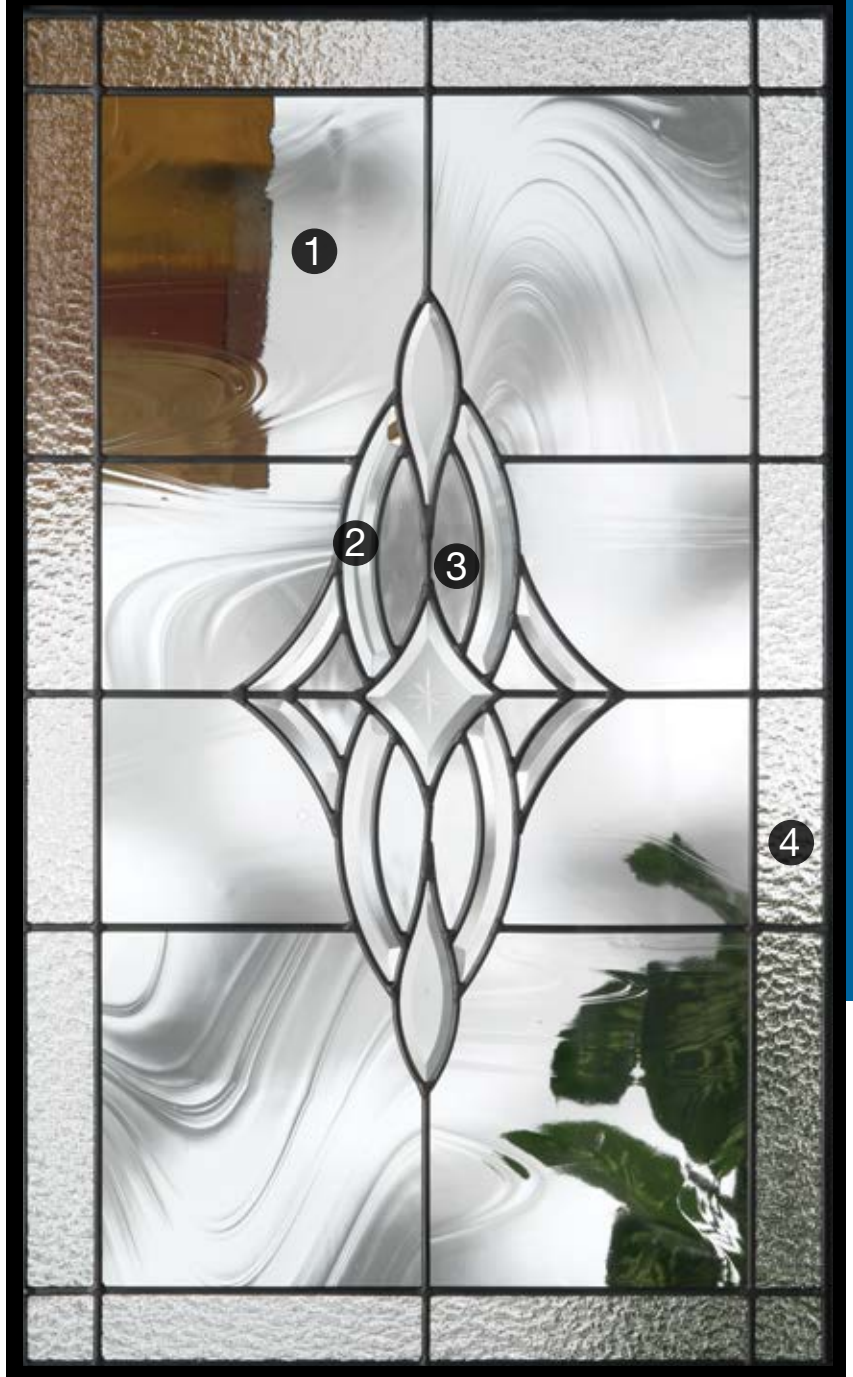

Shown with black nickel coming.

Wellesley™

Simple yet charming, Wellesley's Victorian-inspired design uses 1 clear baroque glass, 2 clear bevels, 3 waterglass, 4 granite glass and coming to add beauty to any entry.