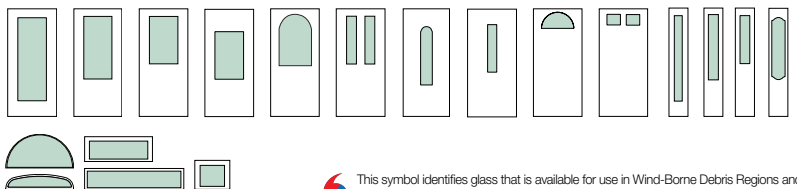

Glass Shapes

This symbol identifies glass that is available for use in Wind-Borne Debris Regions and the High-Velocity Hurricane Zone when paired with an approved Therma-Tru door system. Please consult your Therma-Tru representative for more details.

Note: Glass privacy ratings may be more or less than indicated, based on glass design and size of glass. Glass designs may differ from depiction due to handcrafting and size of glass. See your Therma-Tru representative or visit www.thermatru.com for details on glass privacy ratings and designs.