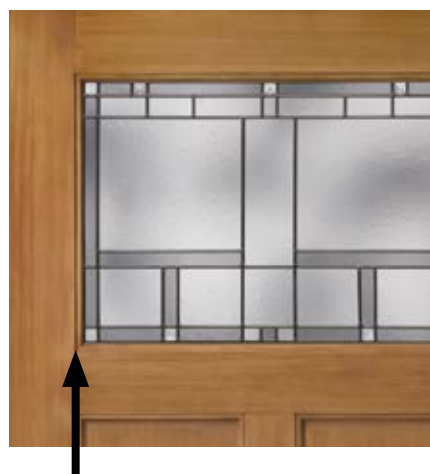

Energy Efficiency:

In any region or climate, energy efficiency is key. More than 94% of Therma-Tru® products are ENERGY STAR® qualified and National Fenestration Rating Council (NFRC) certified*, helping save money on energy costs.

- Most Therma-Tru decorative glass features triple-pane construction, creating an exceptional thermal and acoustical barrier.
- Factory-coated Low-E glass, available as an option for clear glass, delivers exceptional energy efficiency.

In cold weather, Low-E glass reduces the loss of heat by reflecting the heat back inside the home.

In warm weather, Low-E glass reflects the sun's rays off of the glass, keeping the interior of the home cool.

Flush-Glazed Glass:

Glass built directly into the door during the manufacturing process eliminates the need for a lite frame and provides a high-performance weather seal.

- All Classic-Craft® sidelites are manufactured with flush-glazed glass.
- Select Classic-Craft, Fiber-Classic® and Smooth-Star® doors have flush-glazed glass options.
- Flush-glazed glass features clean lines and eliminates the need for screw plugs.

Features frameless design.

Quality Testing:

We put our glass through multiple rigorous tests to help guarantee it will live up to even the toughest quality and performance expectations.

Slam Test: Glass-fitted door is opened and closed repeatedly. Our slam tests are performed to commercial standards, which are stricter than what is required for residential use, to help ensure the durability and performance of the glass and door.

Frost Point Test: We expose our glass to weather-like conditions to help prevent moisture and condensation from getting trapped inside the glass to help preserve the beauty and quality of the glass.

Limited Lifetime Warranty:

We place a lot of emphasis on achieving the highest level of customer satisfaction. That's why Therma-Tru® fiberglass door systems carry a limited lifetime warranty.* Should any issues arise during or after installation, we'll address them in a professional, timely manner.

**LIMITED
LIFETIME
WARRANTY**

*For complete details on our warranty and ENERGY STAR® qualified products, see your Therma-Tru representative or visit www.thermatru.com.