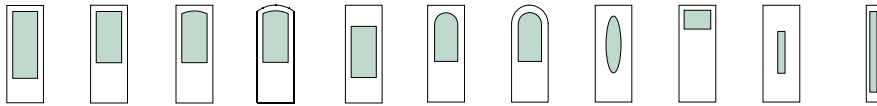

8'0" Doorglass and Sidelites

Glass Size	25" x 66"	25" x 51"	25" x 51"	25" x 51"	25" x 51"	31" x 51"	25" x 37"	15-3/4" x 56-1/2"	26" x 18"	8" x 45"	8" x 80"
Hazelton..									■		■●
Savannah..									■		■●
Villager..									■		■●
Homeward..									■		■●
Arcadia..	▼▲●	◆	●		▲●			▲			▼▲●
Augustine..	●	◆●	◆●	◆●	●						
Camino..						◆	◆				
Ashurst..	▼●	◆●	◆●	◆●	●						▼◆●
Bella..	▼▲●	◆●			▲●						▼▲●
Provincial..	▲●	◆●			▲●			▲			◆▲●
Longford..	▼●	◆●			●						▼◆●
Cambridge..	▲●	◆●			▲●			▲			◆▲●
Lucerna..	▼▲	◆	◆	◆	▲						▼◆▲
Privacy Glass	▼▲●	◆●	◆●	◆●	▲●				■		■▼▲●
Low-E Glass	▼▲●	◆●	◆●	◆●	▲●			▲	■	▲	■▼▲●