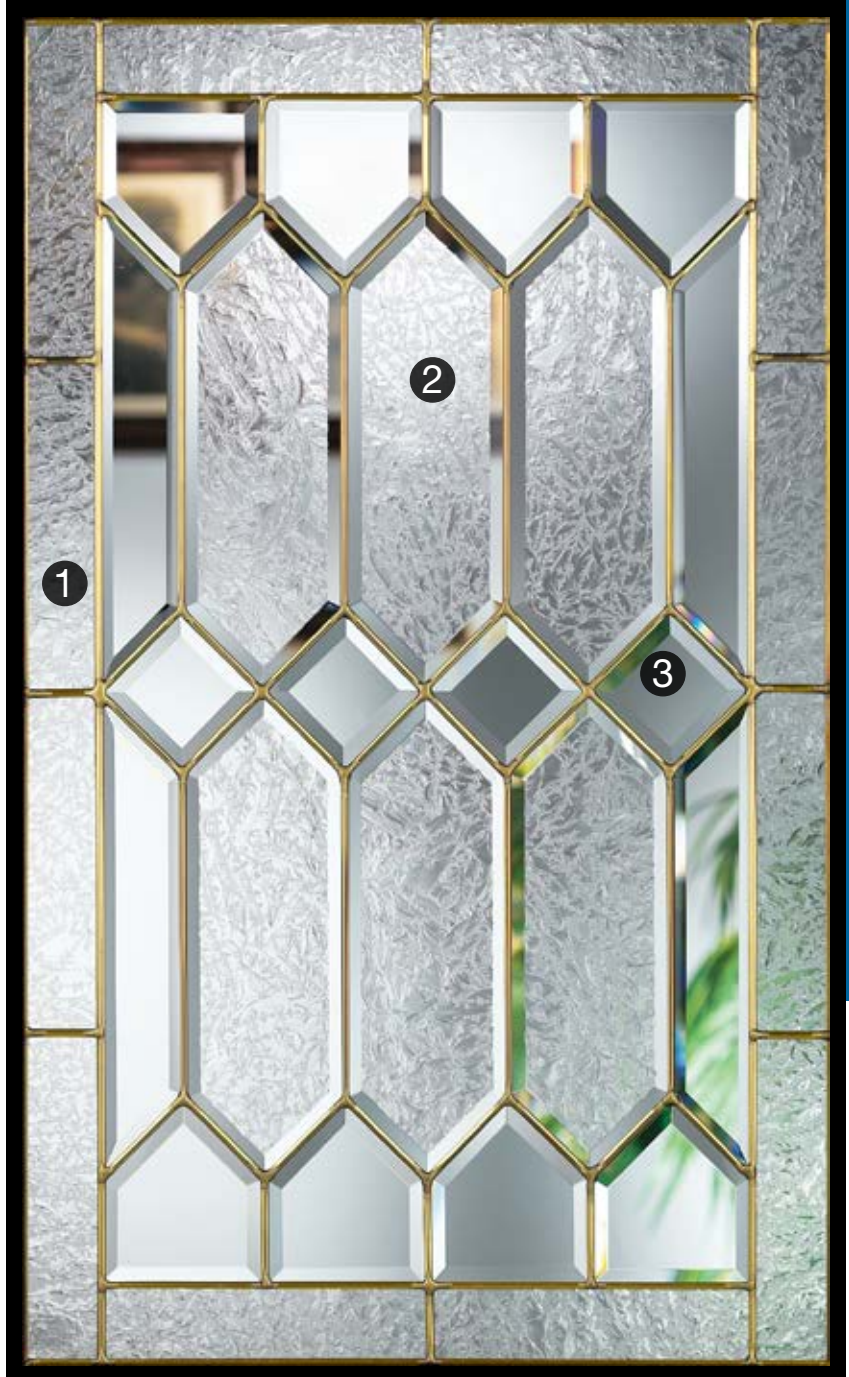

Shown with brass caming.

Crystalline™

This time-honored design features geometric styling brought to life with ① glue chip glass, ② glue chip bevels, ③ clear bevels and caming. Offering modest privacy, Crystalline is a shining example of traditional decorative glass with lasting beauty.