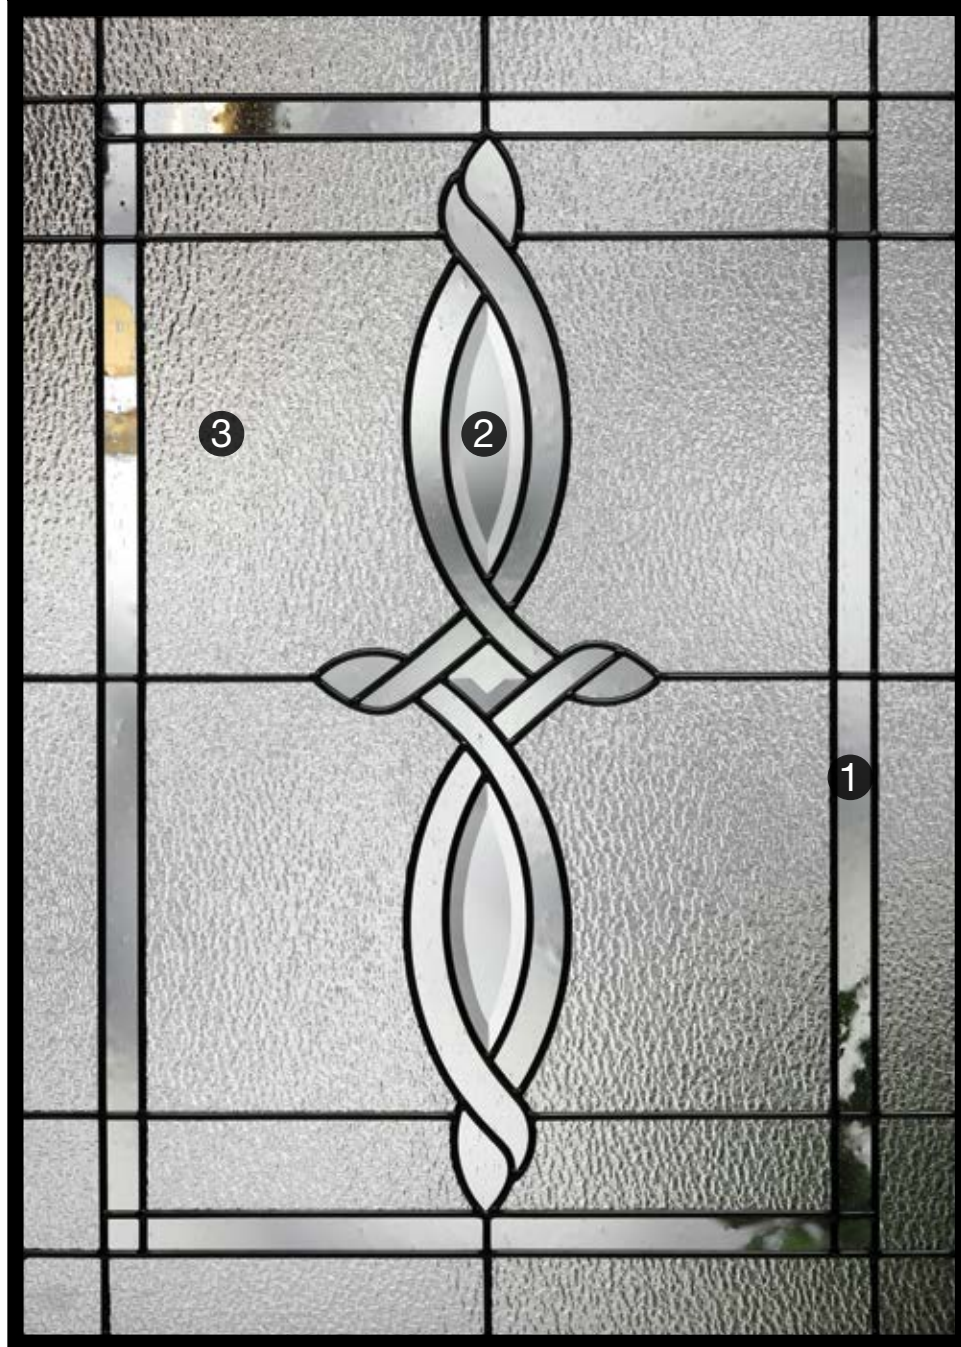

Shown with black nickel coming.

Longford™

The traditional design of Longford integrates a hint of a Celtic knot with ① seeded glass, ② clear bevels, ③ granite glass and coming. A timeless design ideal for entries where modest privacy is desired.

Caming Options

Available Door Collections

American Style Collection | Mahogany Collection | Rustic Collection | Oak Collection | Canvas Collection