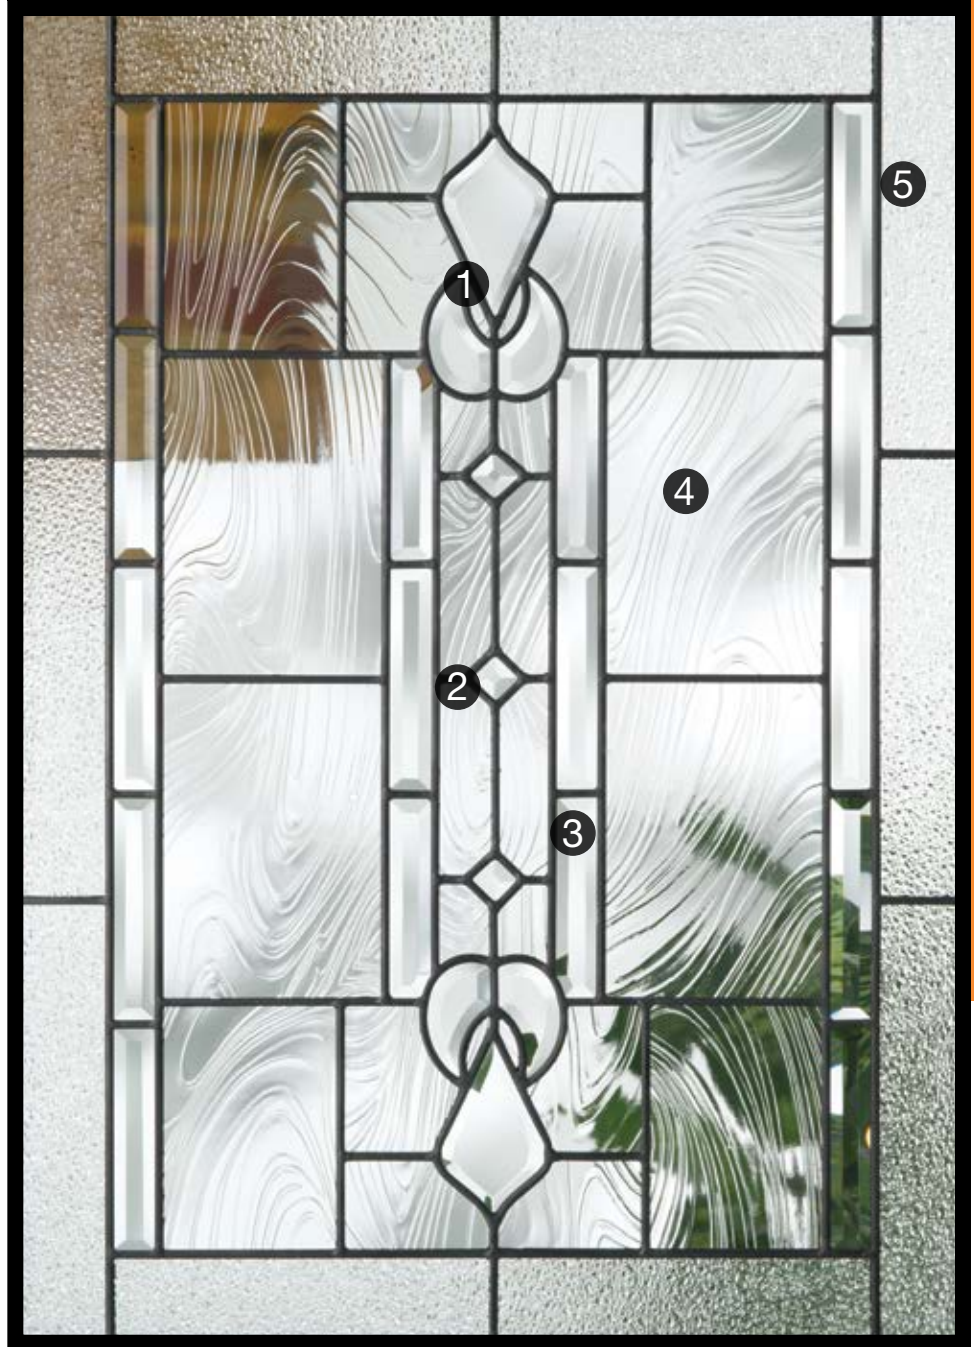

Shown with black nickel caming.

NEW Lucerna™

Named for the beauty of light it reflects, Lucerna glass presents an elegant, updated fleur-de-lis pattern in a spectrum of new **1** curved, **2** diamond and **3** rectangular bevels surrounded by new smooth, swirling **4** barn wood and heavily textured **5** diamond border glass.

Caming Options

Available Door Collections

- American Style
  Collection™
- Mahogany
  Collection™
- Rustic
  Collection™
- Oak
  Collection™
- Canvas
  Collection™