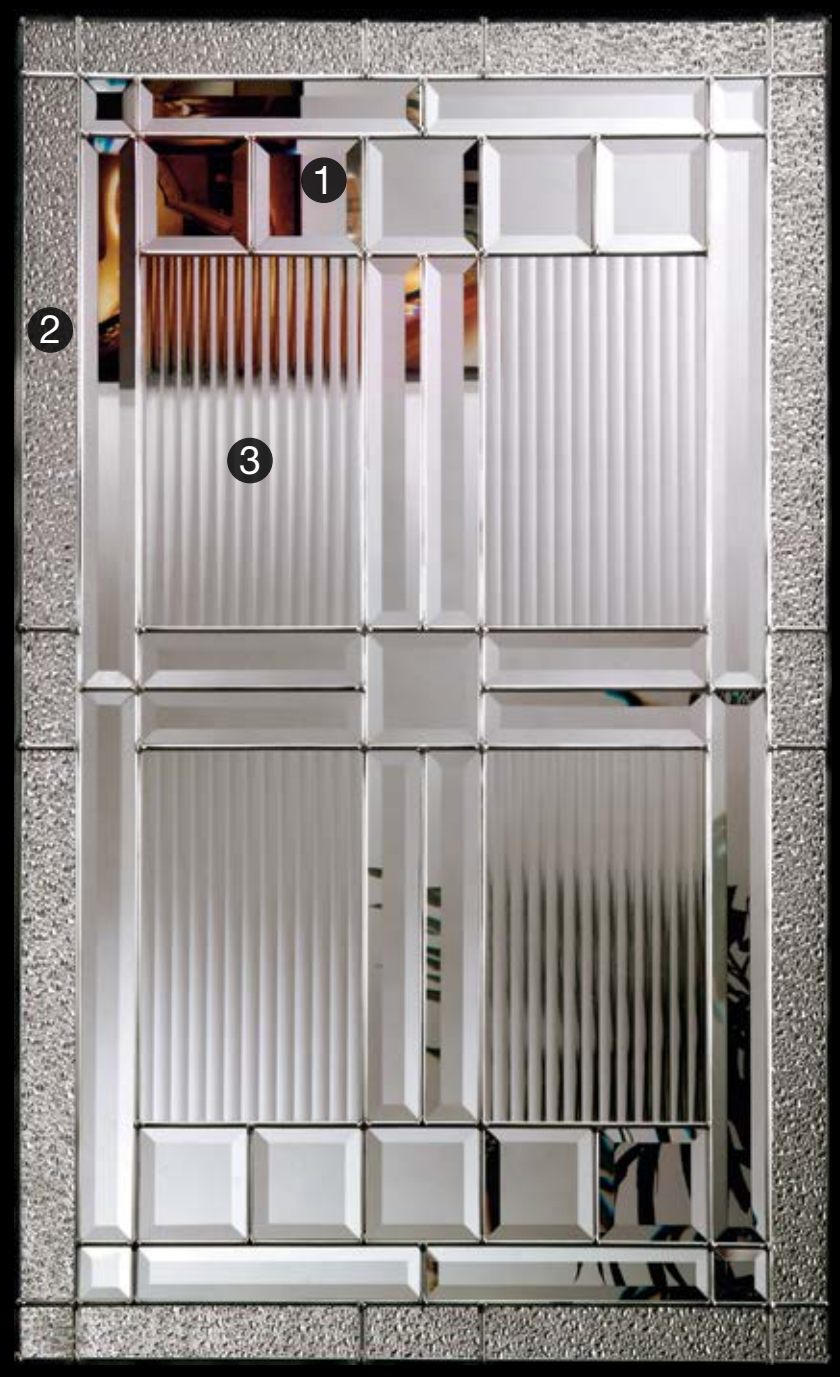

Shown with brushed nickel caming.