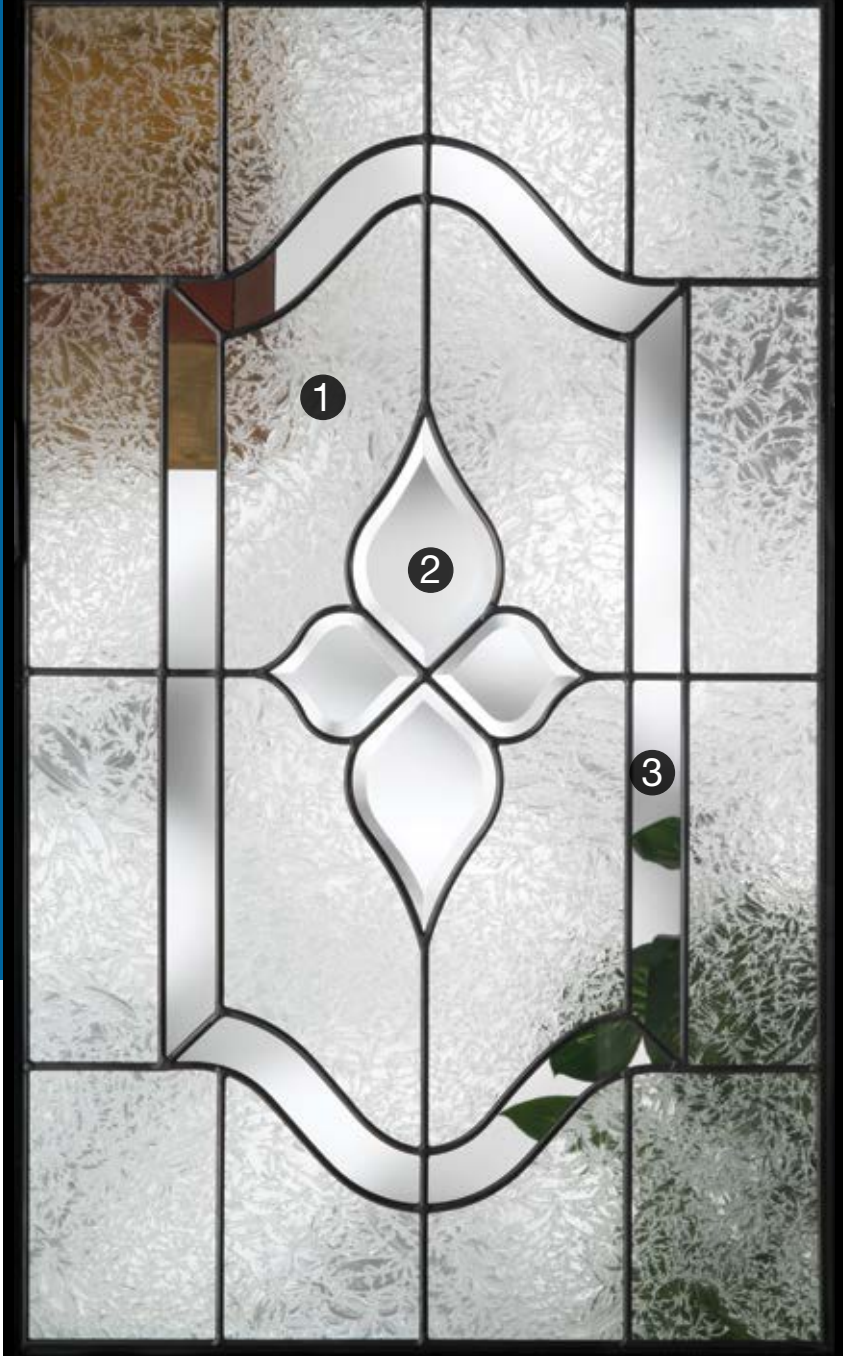

Shown with black nickel caming.