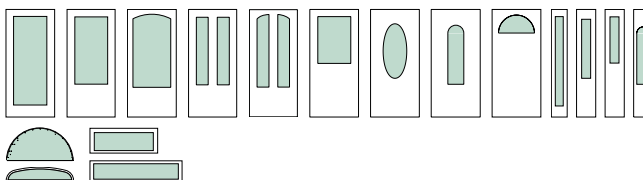

Glass Privacy Rating

Note: Glass privacy ratings may be more or less than indicated, based on glass design and size of glass. Glass designs may differ from depiction due to handcrafting and size of glass. See your Therma-Tru representative or visit www.thermatru.com for details on glass privacy ratings and designs.