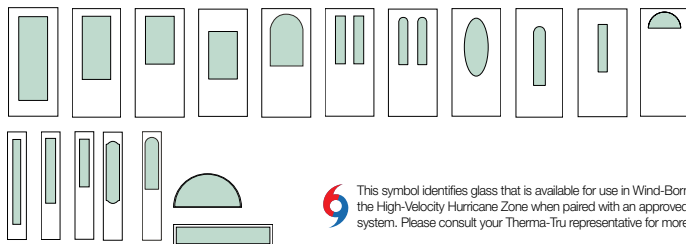

Fiber-Classic Mahogany Collection™

Fiber-Classic Oak Collection™

Smooth-Star™

Profiles. & Traditions Steel

Glass Shapes

 This symbol identifies glass that is available for use in Wind-Borne Debris Regions and the High-Velocity Hurricane Zone when paired with an approved Thermo-Tru door system. Please consult your Thermo-Tru representative for more details.