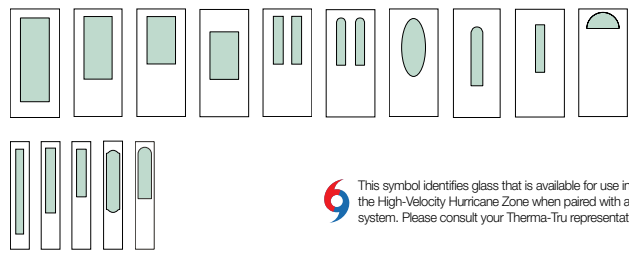

Caming Options

Brass

Glass Privacy Rating

Clear

Opaque

Available Door Collections

- Fiber-Classic Mahogany Collection
- Fiber-Classic Oak Collection
- Smooth-Star
- Profiles & Traditions Steel

Glass Shapes