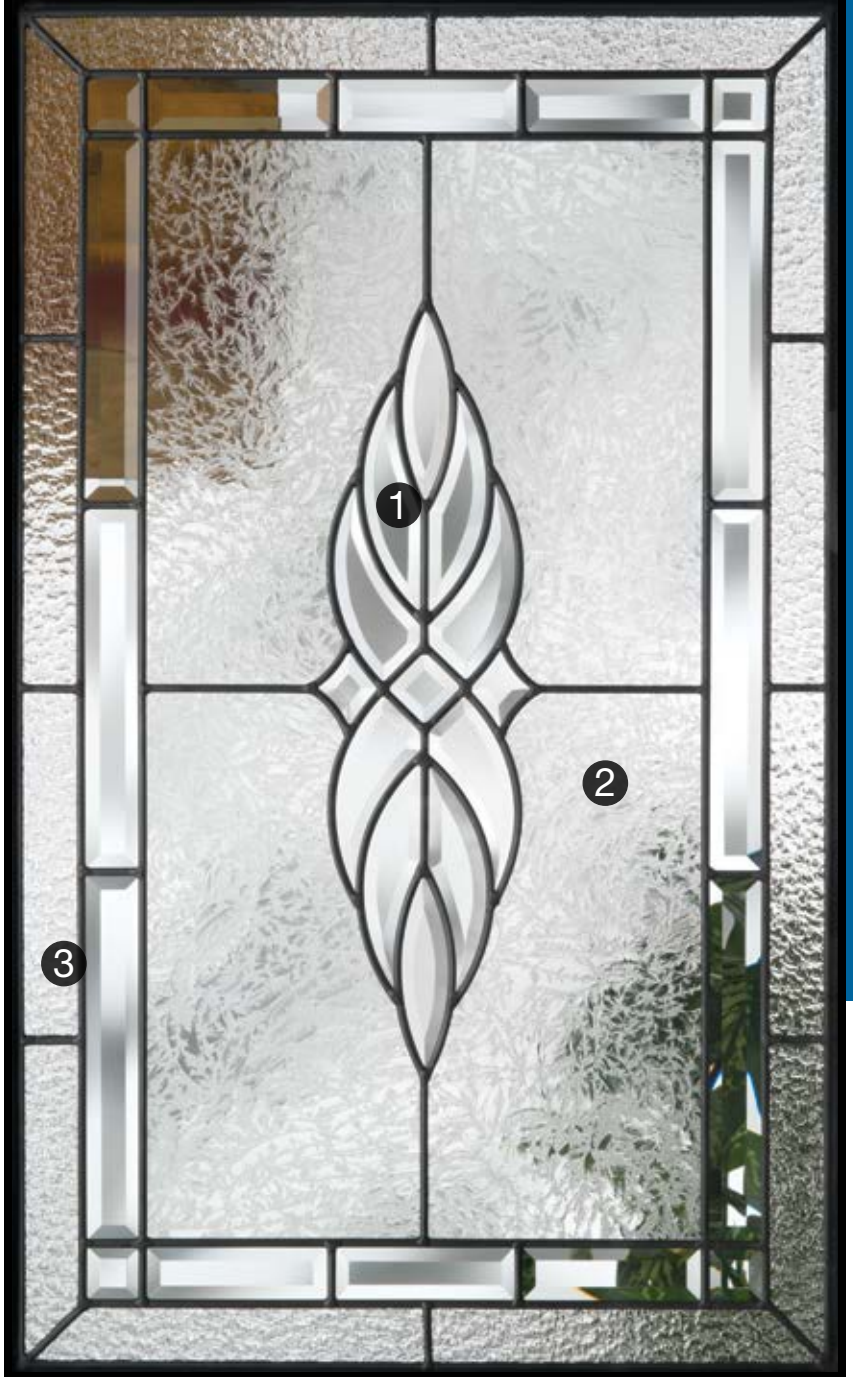

Shown with black nickel caming.

Kensington™

Kensington speaks European elegance while offering modest privacy with its ① clear bevels, ② glue chip glass, ③ granite glass and caming.

Caming Options

Available Door Collections

Fiber-Classic Mahogany Collection | Fiber-Classic Oak Collection | Smooth-Star | Profiles & Traditions Steel