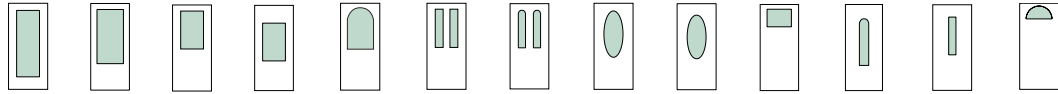

6'8" Doorglass and Sidelites

Glass Size	22" x 64"	22" x 47"	22" x 36"	22" x 36"	20" x 36"	8" x 36"	8" x 36"	16" x 40"	20" x 56"	21" x 15"	8" x 42"	8" x 36"	22" x 10"
Keystone.	▼▲*	▼▲*	▼▲*	*		▲*		▼▲*				▲*	▲*
Blackstone.	▼▲*	▼▲*	▼▲*	*		▲*		▼▲*			▼▲*	▲*	
Crystalline.	▼▲*	▼▲*	▼▲*	*	*D	▲*					▼▲*	▲*	▲*
Brookside.										▼*			
Sedona	▼▲*	▼▲*	▼▲*	*		▲*				▼*	▼▲*	▲*	
Salinas.	▼▲*	▼▲*	▼▲*	*	*D	▲*					▼▲*	▲*	
Element	▼▲*												
Maple Park.	▼▲*	▼▲*	▼▲*	*		▲*				▼*	▼▲*	▲*	
Avonlea.	▼▲*	▼▲*	▼▲*	*		▲*		▼▲*			▼▲*	▲*	
Saratoga.	▼▲*	▼▲*	▼▲*	*		▲*				▼*	▼▲*	▲*	
Arden.	▼▲*	▼▲*	▼▲*	*		▲*		▼▲*			▼▲*	▲*	
Texas Star	▼▲*	▼▲*	▼▲*	*		▲*		▼▲*				▲*	
Wellesley.	▼▲*	▼▲*	▼▲*	*		▲*		▼▲*			▼▲*	▲*	
Concorde.	▼▲*	▼▲*	▼▲*	*	*D	▲*	D	▼▲*	*D		▼▲*	▲*	▲*
Kensington.	▼▲*	▼▲*	▼▲*	*		▲*		▼▲*			▼▲*	▲*	
Crystal Diamonds.	▼▲*	▼▲*	▼▲*	*		▲*	D	▼▲*	*D		▼▲*	▲*	▲*
Frosted Images.	▼▲*	▼▲*	▼▲*	*	*D	▲*	D	▼▲*	D			▲*	▲*
Privacy Glass	▼▲*	▼▲*	▼▲*	*		▲*		▼▲*		▼*	▼▲*	▲*	▲*
Contemporary					*D	*D						*	*D
Bevelline.	▼▲		▼▲			▲						▲	▲