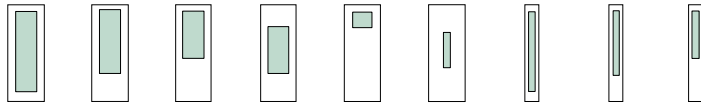

8'0" Doorglass and Sidelites

Glass Size	22" x 80"	22" x 64"	22" x 47"	22" x 47"	21" x 15"	8" x 36"	8" x 80"	7" x 64"	8" x 47"
Keystone.		▲*	▼▲	▲*		▲*		▼▲*	▼▲*
Blackstone.	▼▲*	▲*	▼▲	▲*		▲*	▼▲*	▼▲*	▼▲*
Crystalline.	▼▲*	▲*	▼▲	▲*		▲*	▼▲*	▼▲*	▼▲*
Brookside.					*		*		
Sedona	▼▲	▲*	▼▲	▲*	*	▲*	▼▲*	▼▲*	▼▲*
Salinas.	▼▲*	▲*	▼▲	▲*		▲*	▼▲*	▼▲*	▼▲*
Element		▲*						▼▲*	
Maple Park.		▲*	▼▲	▲*	*	▲*		▼▲*	▼▲*
Avonlea.		▲*	▼▲	▲*		▲*		▼▲*	▼▲*
Saratoga.		▲*	▼▲	▲*	*	▲*	▼▲*	▼▲*	▼▲*
Arden.		▲*	▼▲	▲*		▲*		▼▲*	▼▲*
Texas Star		▲*	▼▲	▲		▲*		▼▲*	▼▲*
Wellesley.	▼▲*	▲*	▼▲	▲*		▲*	▼▲*	▼▲*	▼▲*
Concorde.	▼▲*	▲*	▼▲	▲*			▼▲*	▼▲*	▼▲*
Kensington.		▲*	▼▲	▲*		▲*		▼▲*	▼▲*
Crystal Diamonds.		▲*	▼▲	▲*		▲*		▼▲*	▼▲*
Frosted Images.	▼▲*	▲*	▼▲	▲*		▲*	▼▲*	▼▲*	
Privacy Glass	▼▲*	▲*	▼▲	▲*	*	▲*	▼▲*	▼▲*	▼▲*
Contemporary									
Bevelline.		▲				▲		▼▲