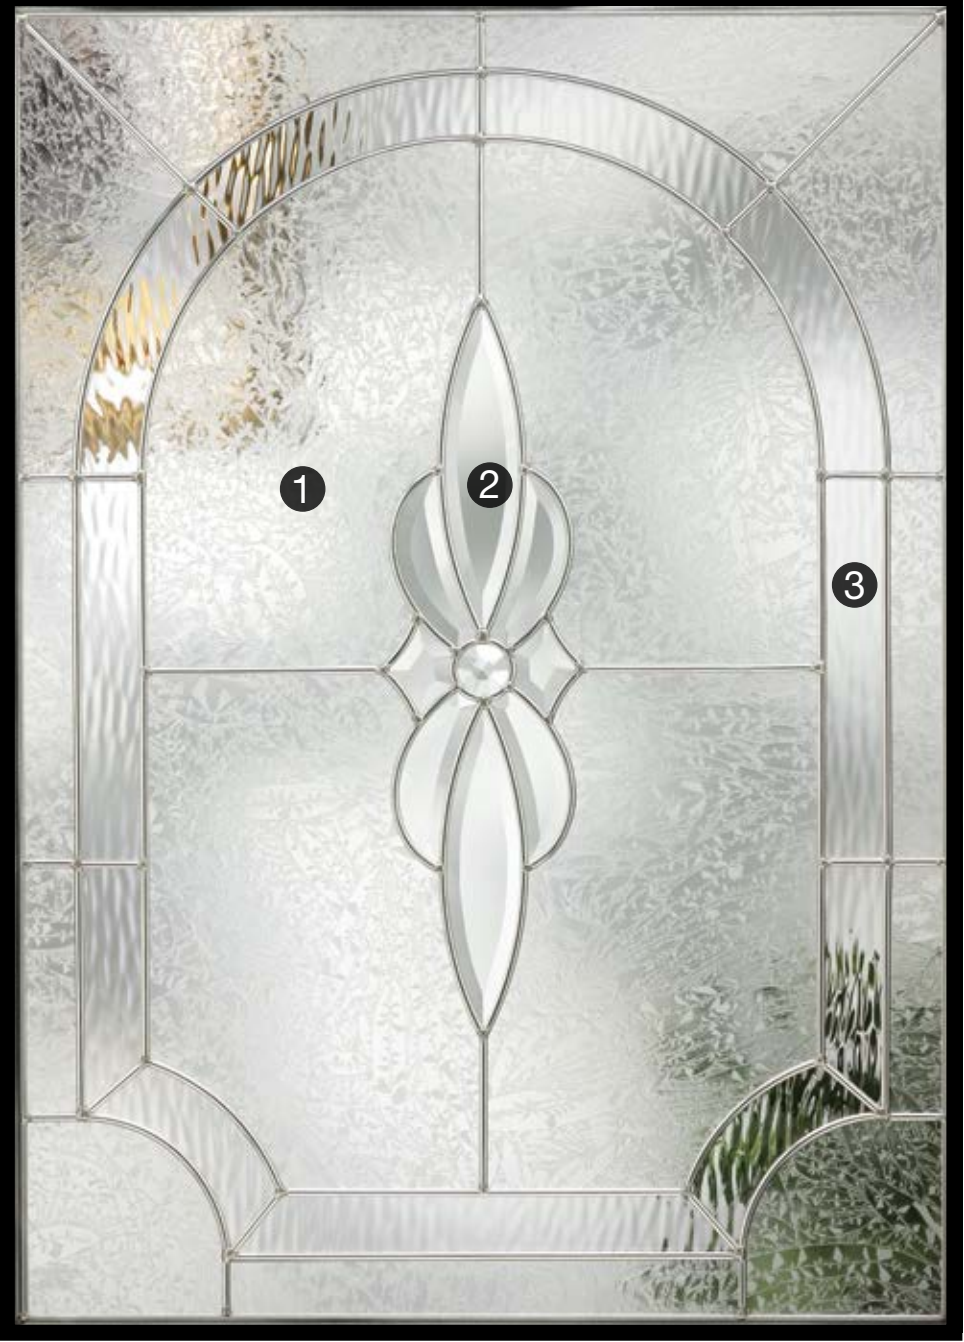

Shown with brushed nickel caming.